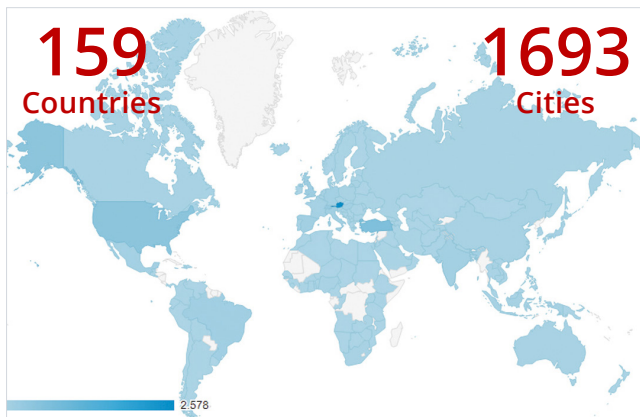

WORLD SUSTAINABLE ENERGY ENTREPRENEURS

About WSEE

World Sustainable Energy Entrepreneurs (WSEE) is a platform for companies to inform, promote and sell services and products. WSEE supports Entrepreneurship in the fields of Energy, Mobility, Environment and commitment to the Community. WSEE supports as well technologies for developing new systems to prevent the resources of our nature.

We are active in 76 Countries.

WSEE promotes and encourages companies in the name of Sustainability!

Benefit of being a WSEE Member

WSEE platform gives companies the opportunity to market their products and services around the globe.

159 Countries – 1693 Cities (01.01.2013 – 31.12.2014) Source Google Analytics

WSE in the World – www.world-sustainable-energy.com/about/wse-in-the-world/

Promote your Company in 76 Countries with WSE Delegations Leaders

- Our website was visited in 159 Countries and 1693 Cities around the globe (01.01.2013 – 31.12.2014)
- Information about the latest news on Sustainability
- Be a part of our Forum (WSEF)
- Website Advertising
- Newsletter Advertising
- Network support, Events and Lobbying
- Member presentations uploaded to the website
- Newsletter Interview uploaded to the website
- News about the member company in the newsletter
- Business guides